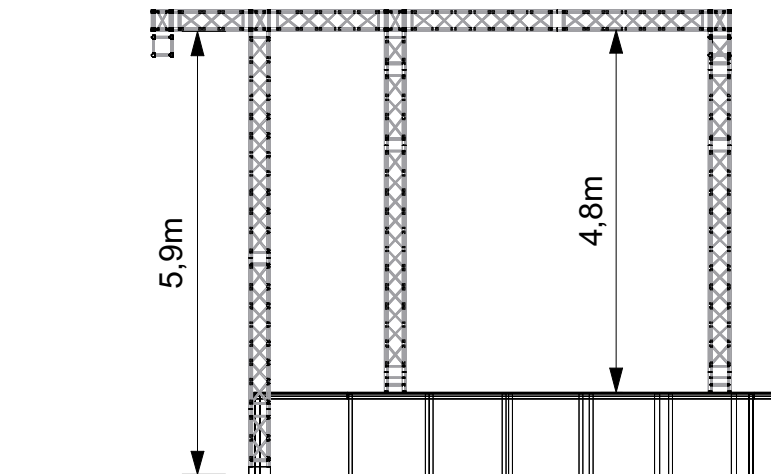

Alter Schlachthof	Bearb.	Kai Ritter	2017-01-21
	Gepr.		
	Norm		
Trussing Kleiner Saal		M 1:100	A4
		Kleiner Saal