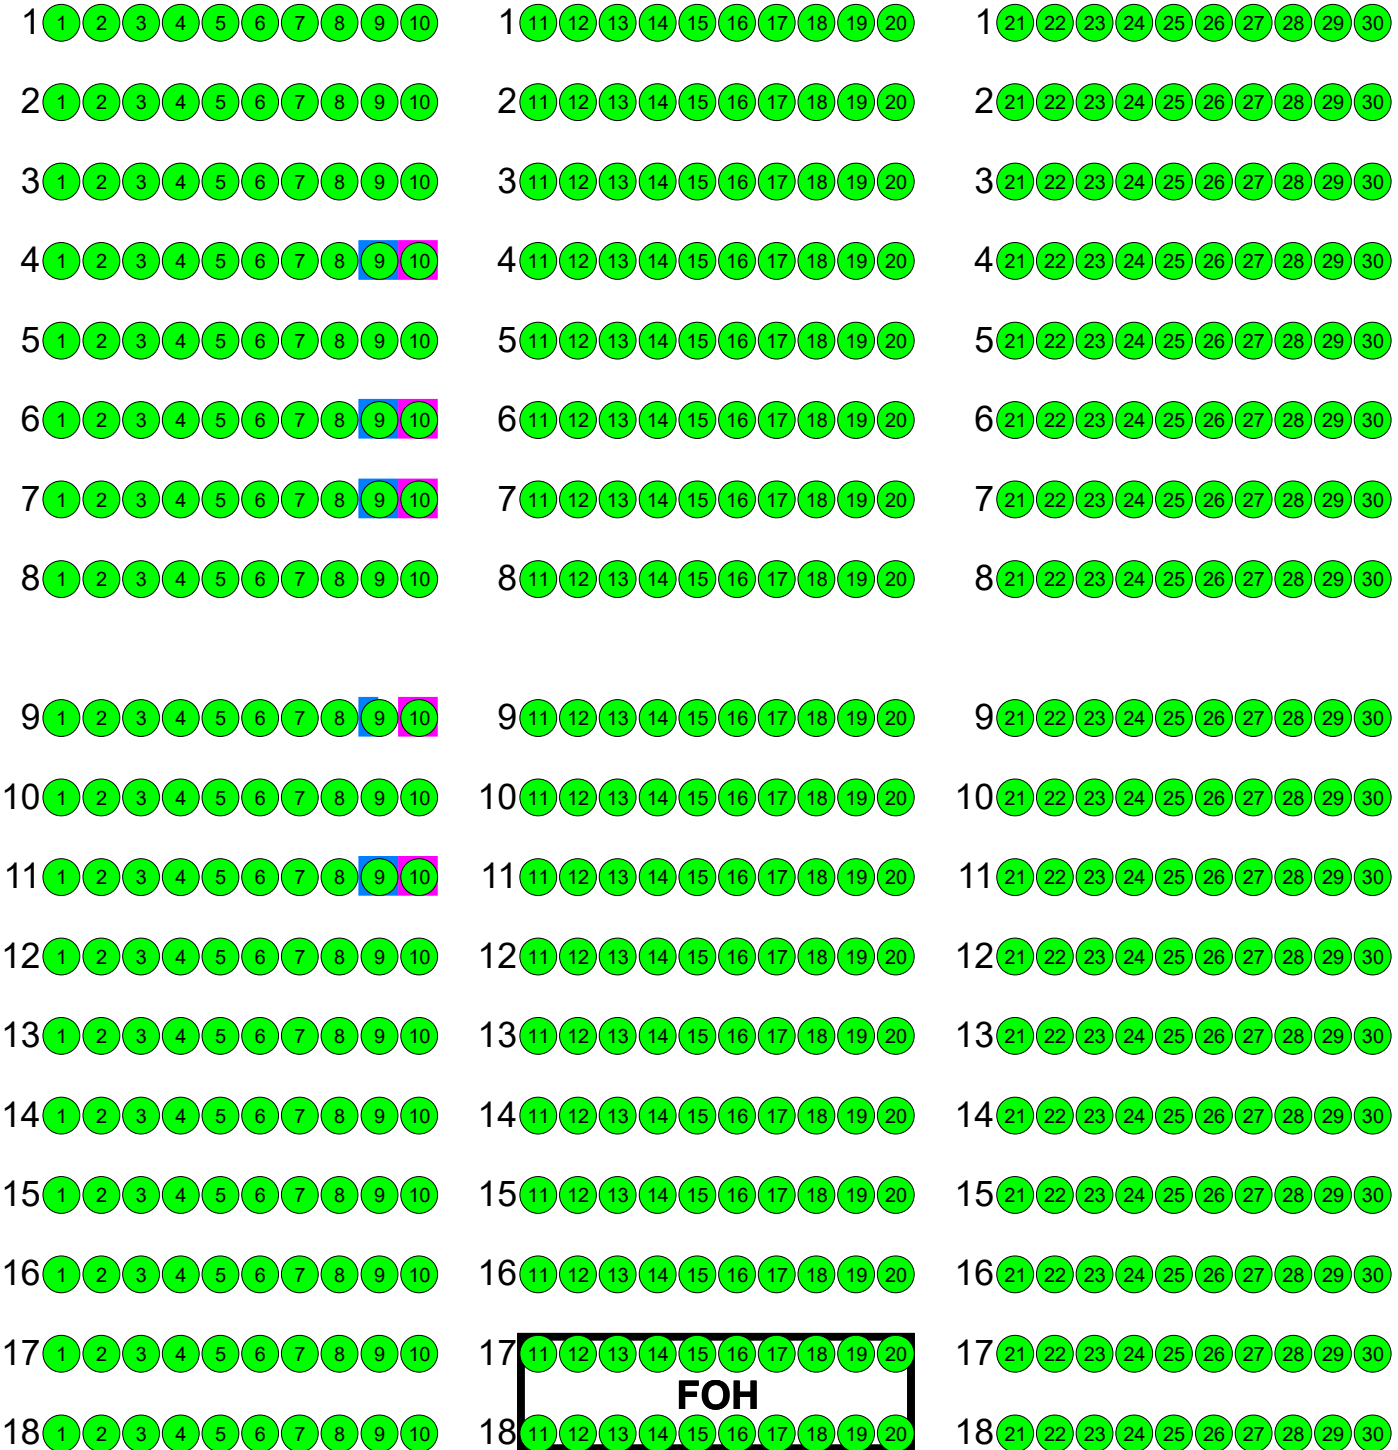

CAPACITY:
SEATED: ca. 500
UNSEATED: 850

POWER:
LIGHT: 125 A CEE + 63 A CEE
SOUND: 63 A CEE + 32 A CEE
BACKLINE: 16 A CEE
CATERING: 16 A CEE + 32 A CEE
DISTANCE TO STAGE: on stage
SPOT: FOH

NOISERESTRICTION:

RIGGING:
Groundsupport 11 x 7,5 mtr.

CLEARANCE: no

BARRIERS:
HOUSEBARRIERS: yes

MISCELLANEOUS:

Alter Schlachthof Dresden #9104

- Rollstuhlfahrer
- Begleiter

Kleiner Saal

FOH