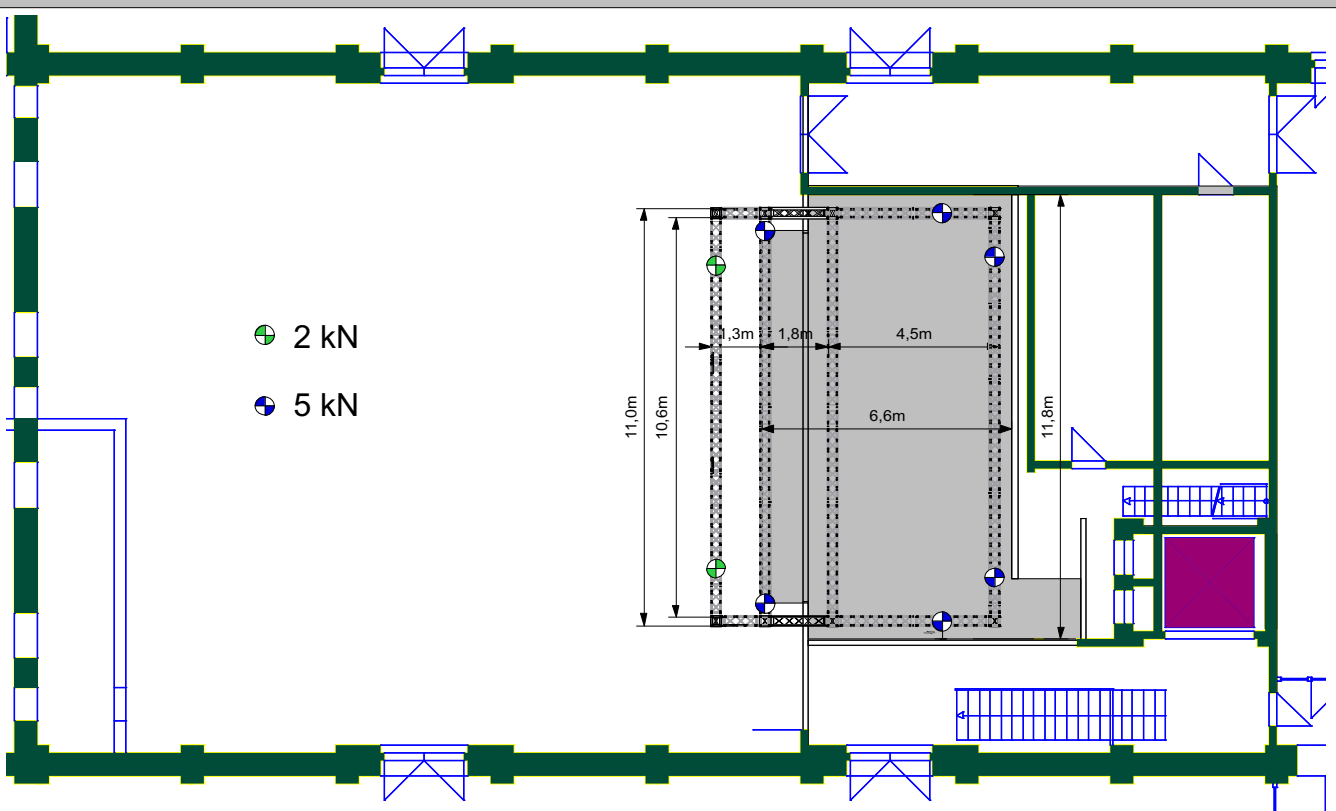

Alter Schlachthof	Bearb.	Kai Ritter	2017-01-21
	Gepr.		
	Norm		
Trussing Kleiner Saal		M 1:100	A4
		Kleiner Saal